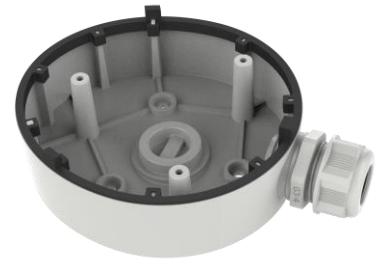

## DS-1280ZJ-TR12

### Wall Mount

### Features

- Alloy with surface spray treatment
- Applied to both indoor conditions, and outdoor conditions
- With sealing ring(s)

### Parameter

Model	DS-1280ZJ-TR12
Parameters	Wall Mount
Appearance	Hikvision White
Material	Alloy
Dimension	123.06 mm × 168.24 mm × 45 mm (4.84" × 6.62" × 1.77")
Weight	215 g (0.47 lb.)